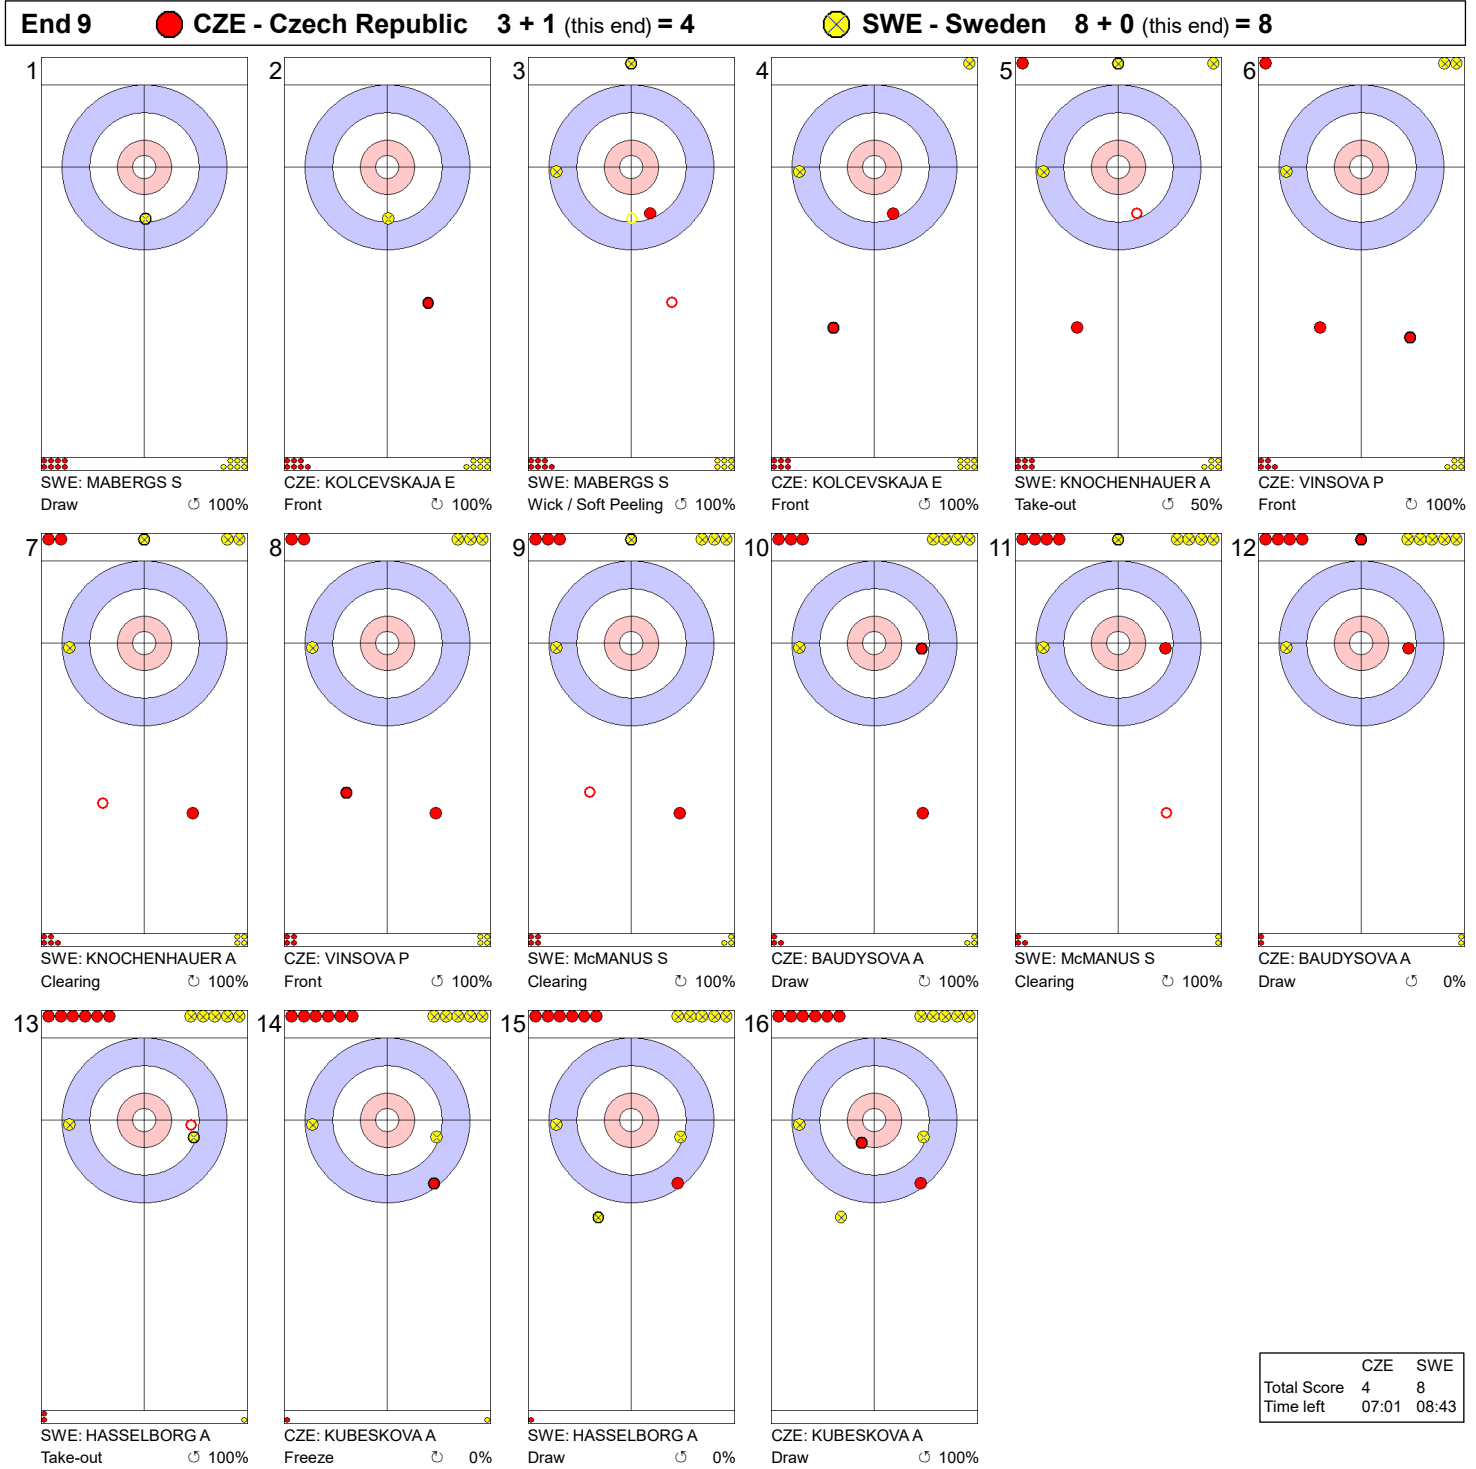

Game - Shot by Shot

	CZE	SWE
Total Score	0	2
Time left	35:28	34:49

Legend:
 Clockwise Counter-clockwise - Not considered

Game - Shot by Shot

	CZE	SWE
Total Score	2	4
Time left	26:07	24:22

Legend:
 ⌚ Clockwise ⌚ Counter-clockwise - Not considered

Game - Shot by Shot

Legend:
 ↻ Clockwise ↺ Counter-clockwise - Not considered

Game - Shot by Shot

Legend:
 ↻ Clockwise ↺ Counter-clockwise - Not considered

Game - Shot by Shot

Legend:
 ↻ Clockwise ↺ Counter-clockwise - Not considered

Game - Shot by Shot

Legend:
 ⤵ Clockwise ⤴ Counter-clockwise - Not considered