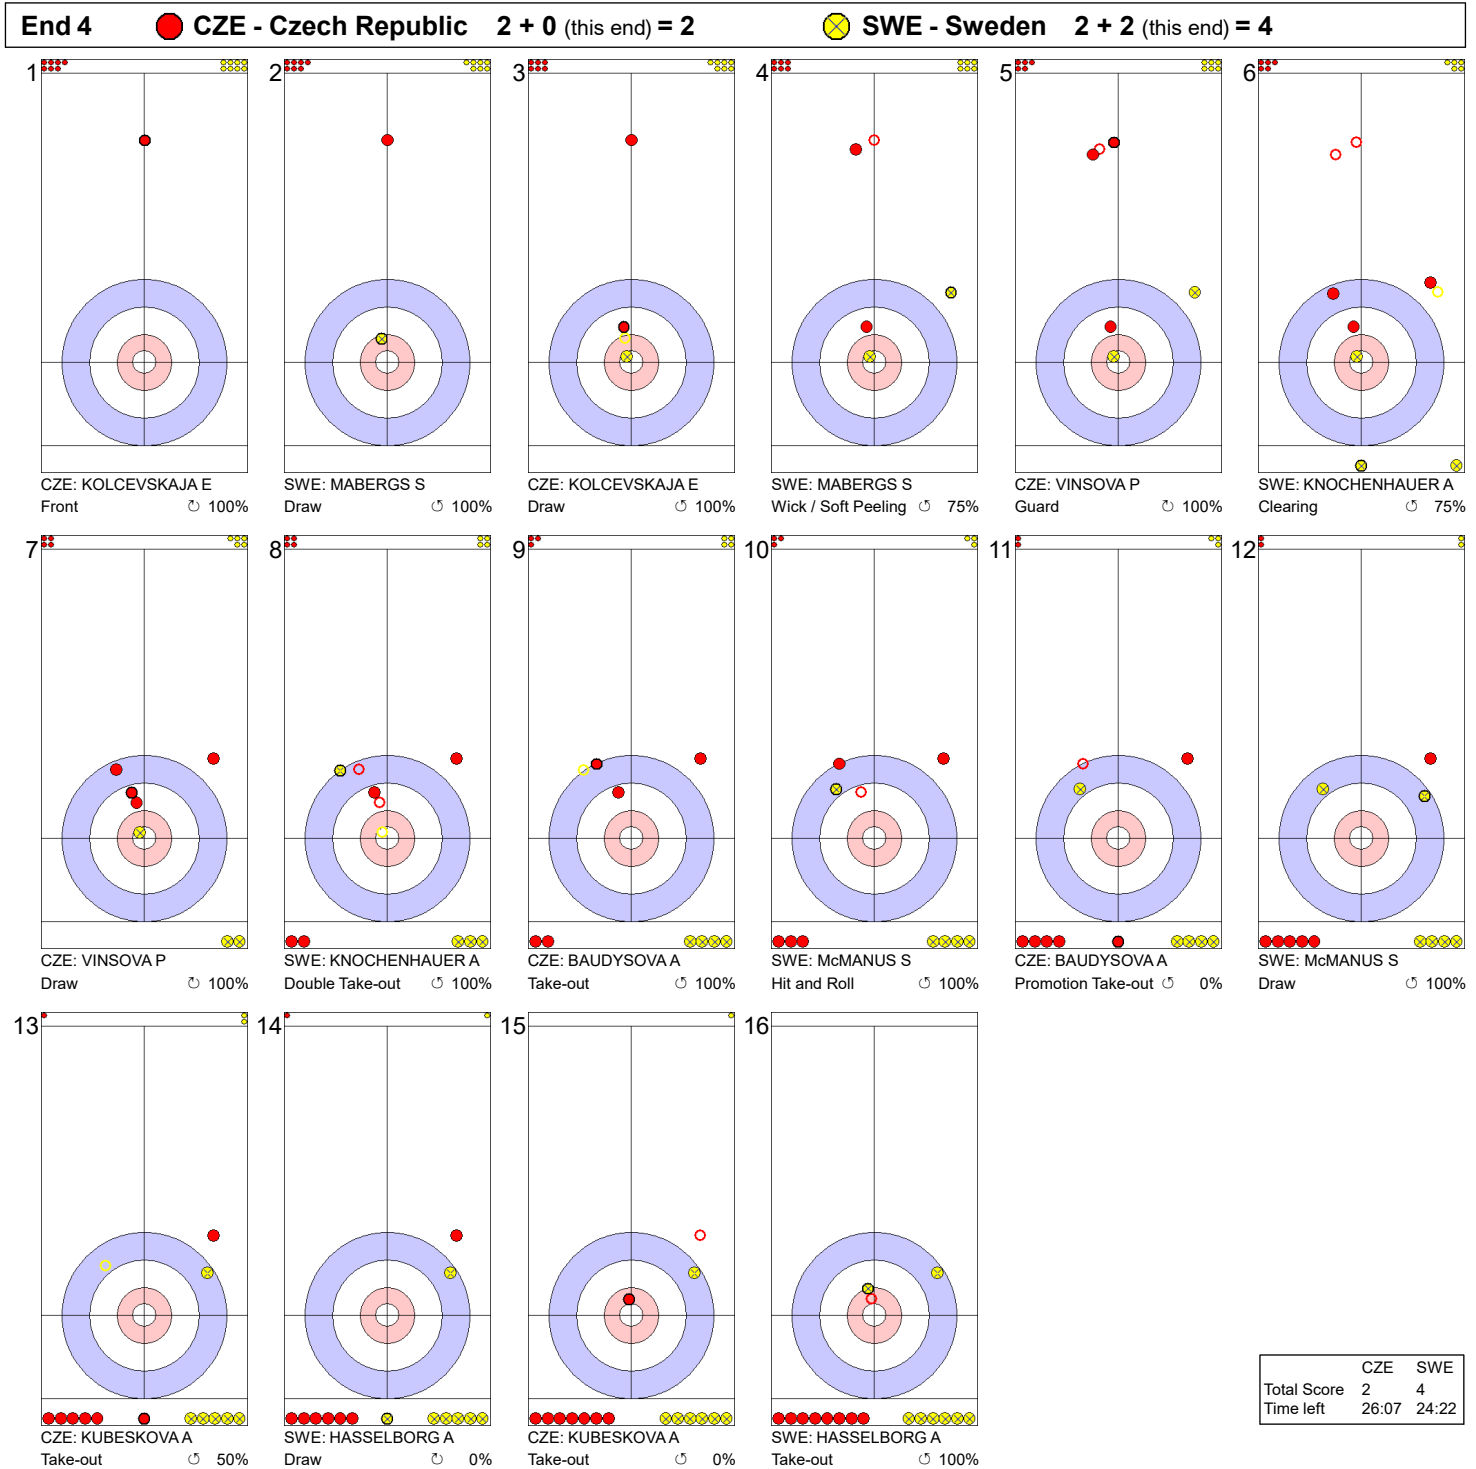

Game - Shot by Shot

	CZE	SWE
Total Score	0	2
Time left	35:28	34:49

Legend:
 Clockwise Counter-clockwise - Not considered

Game - Shot by Shot

	CZE	SWE
Total Score	2	4
Time left	26:07	24:22

Legend:
 ⌚ Clockwise ⌚ Counter-clockwise - Not considered

Game - Shot by Shot

Legend:
 ↻ Clockwise ↺ Counter-clockwise - Not considered

Game - Shot by Shot

Legend:
 ↻ Clockwise ↺ Counter-clockwise - Not considered

Game - Shot by Shot

Legend:
 ↻ Clockwise ↺ Counter-clockwise - Not considered

Game - Shot by Shot

Legend:
 ⤵ Clockwise ⤴ Counter-clockwise - Not considered