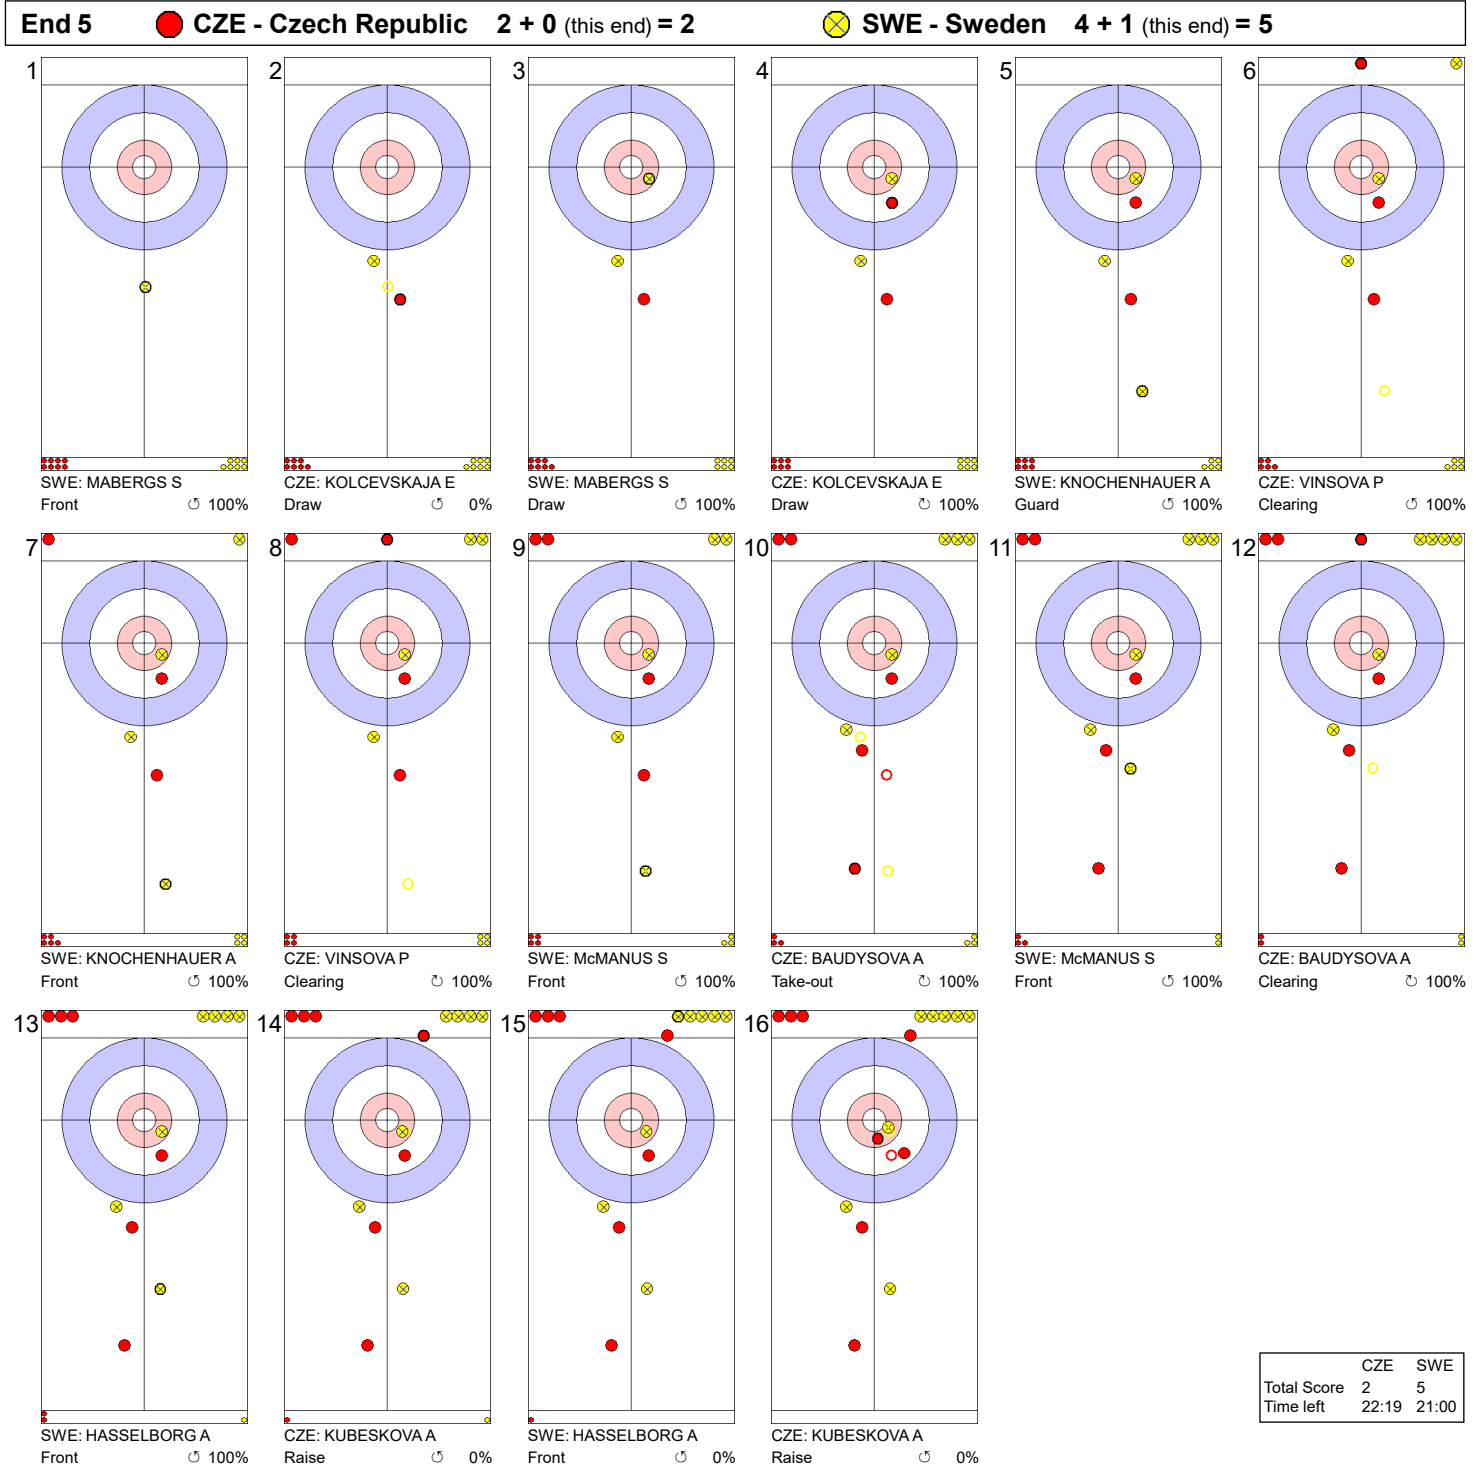

Game - Shot by Shot

	CZE	SWE
Total Score	0	2
Time left	35:28	34:49

Legend:
 Clockwise Counter-clockwise - Not considered

Game - Shot by Shot

	CZE	SWE
Total Score	2	4
Time left	26:07	24:22

Legend:
 ⌚ Clockwise ⌚ Counter-clockwise - Not considered

Game - Shot by Shot

Legend:
 ↻ Clockwise ↺ Counter-clockwise - Not considered

Game - Shot by Shot

Legend:
 ↻ Clockwise ↺ Counter-clockwise - Not considered

Game - Shot by Shot

Legend:
 ↻ Clockwise ↺ Counter-clockwise - Not considered

Game - Shot by Shot

Legend:
 ⤵ Clockwise ⤴ Counter-clockwise - Not considered