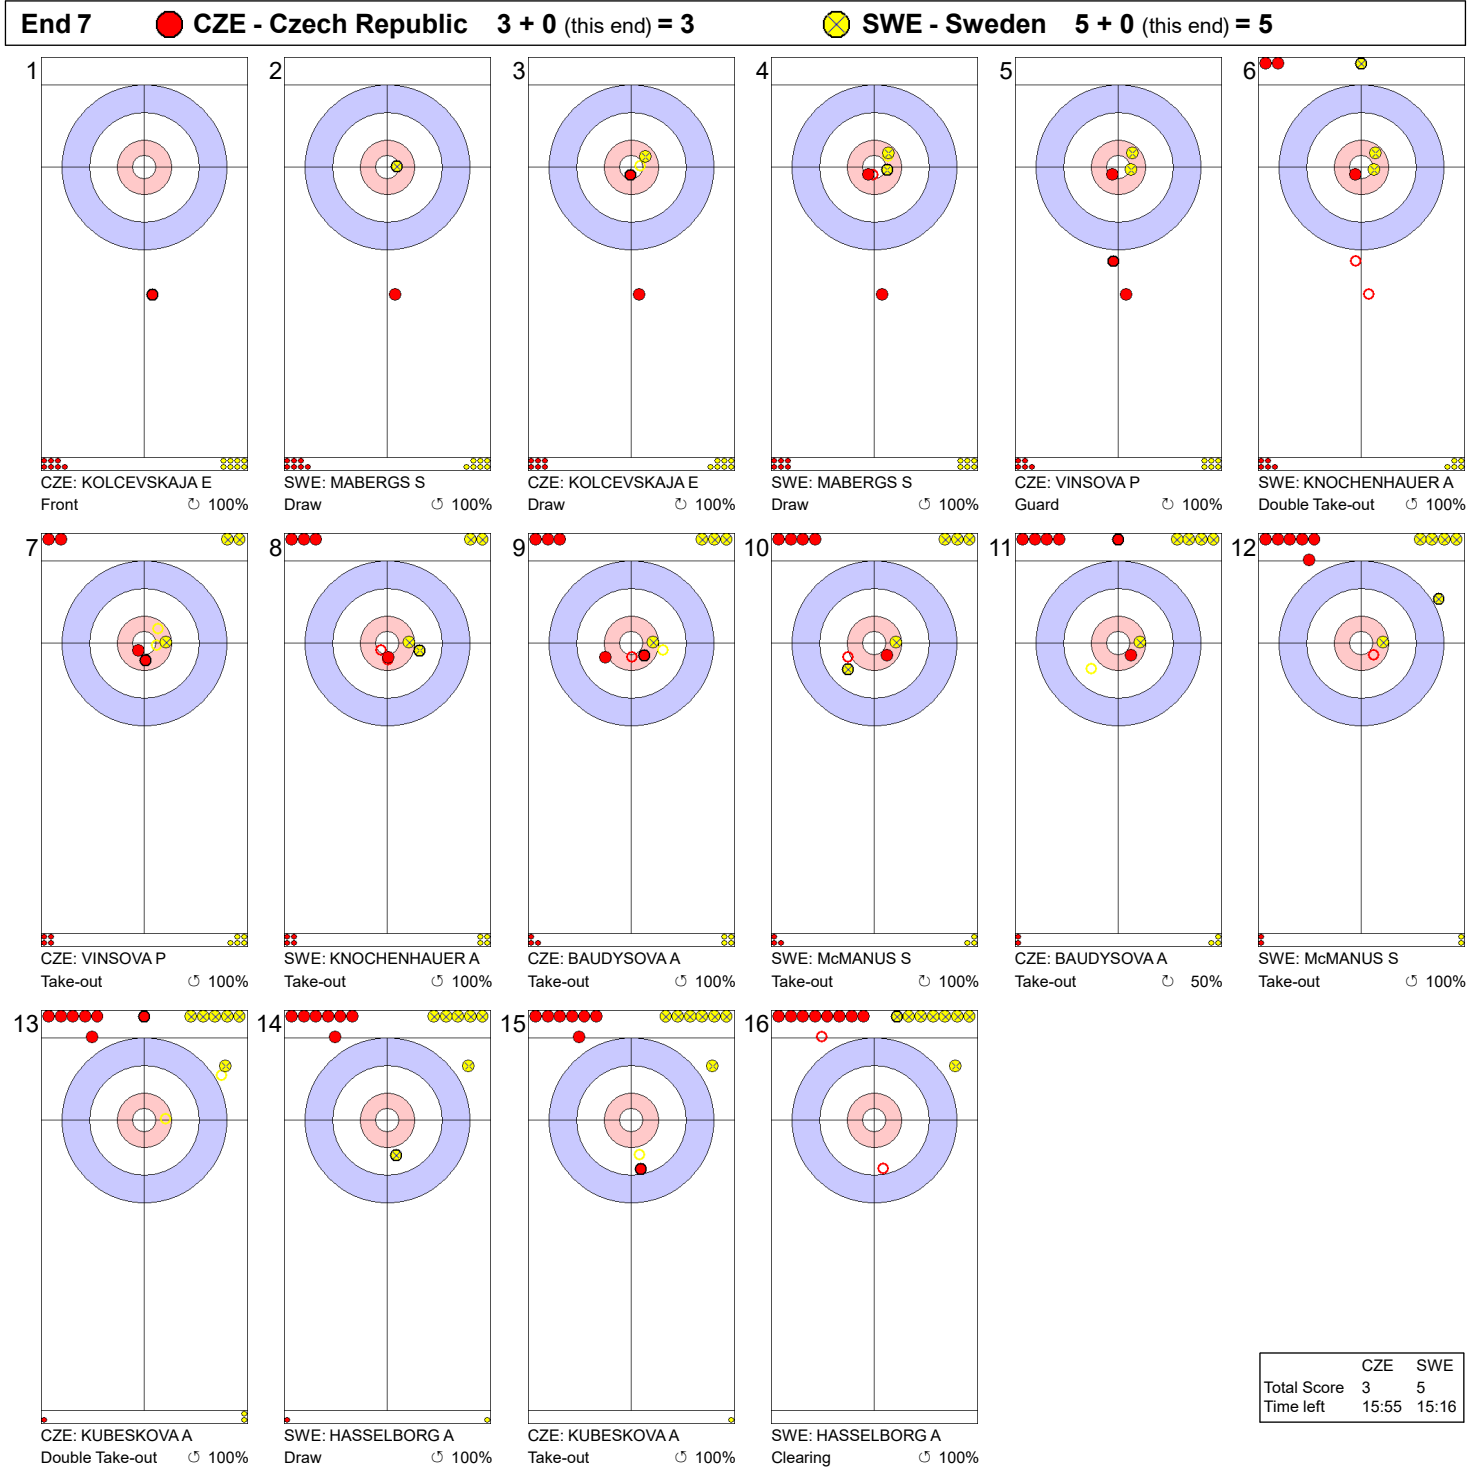

Game - Shot by Shot

	CZE	SWE
Total Score	0	2
Time left	35:28	34:49

Legend:
 Clockwise Counter-clockwise - Not considered

Game - Shot by Shot

	CZE	SWE
Total Score	2	4
Time left	26:07	24:22

Legend:
 ⌚ Clockwise ⌚ Counter-clockwise - Not considered

Game - Shot by Shot

Legend:
 ↻ Clockwise ↺ Counter-clockwise - Not considered

Game - Shot by Shot

Legend:
 ↻ Clockwise ↺ Counter-clockwise - Not considered

Game - Shot by Shot

Legend:
 ↻ Clockwise ↺ Counter-clockwise - Not considered

Game - Shot by Shot

Legend:
 ⤵ Clockwise ⤴ Counter-clockwise - Not considered