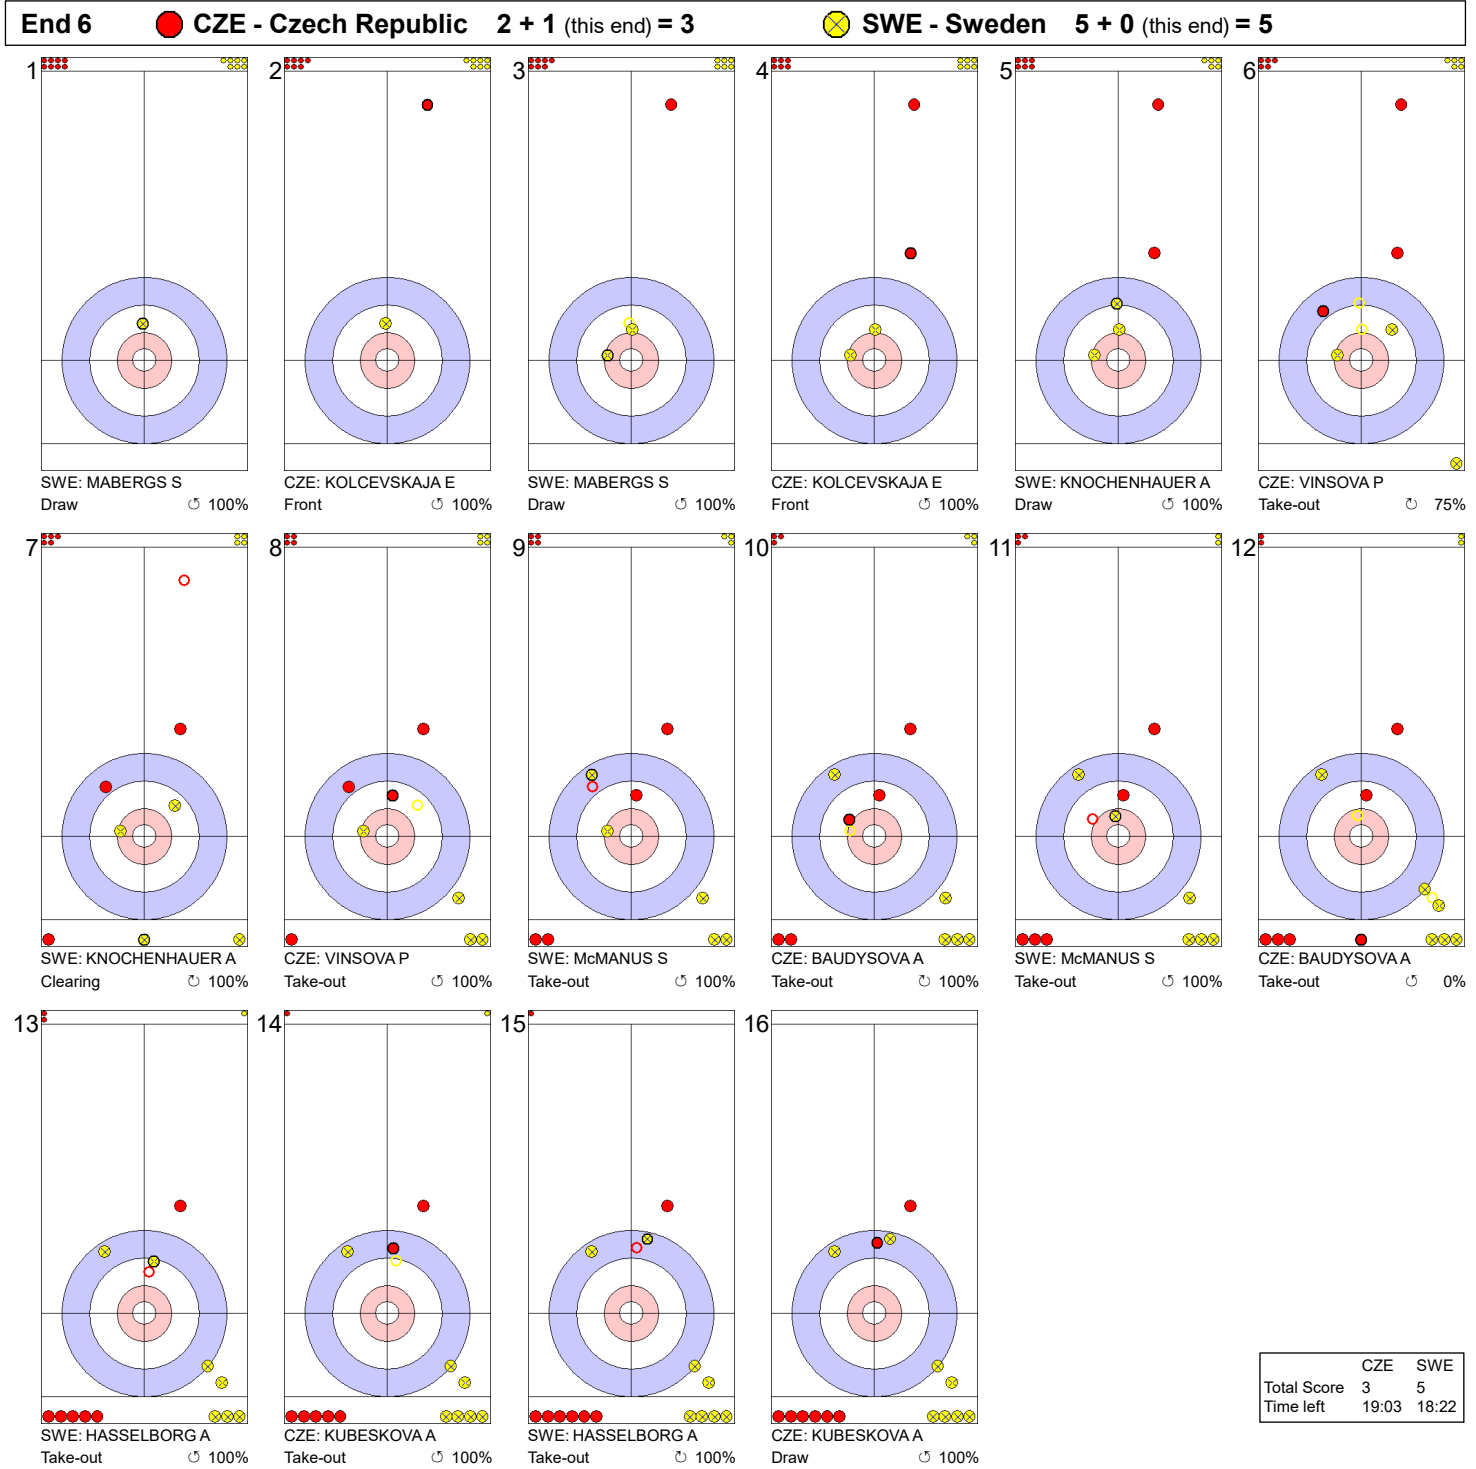

Game - Shot by Shot

	CZE	SWE
Total Score	0	2
Time left	35:28	34:49

Legend:
 Clockwise Counter-clockwise - Not considered

Game - Shot by Shot

	CZE	SWE
Total Score	2	4
Time left	26:07	24:22

Legend:
 ⌚ Clockwise ⌚ Counter-clockwise - Not considered

Game - Shot by Shot

Legend:
 ↻ Clockwise ↺ Counter-clockwise - Not considered

Game - Shot by Shot

Legend:
 ↻ Clockwise ↺ Counter-clockwise - Not considered

Game - Shot by Shot

Legend:
 ↻ Clockwise ↺ Counter-clockwise - Not considered

Game - Shot by Shot

Legend:
 ⤵ Clockwise ⤴ Counter-clockwise - Not considered